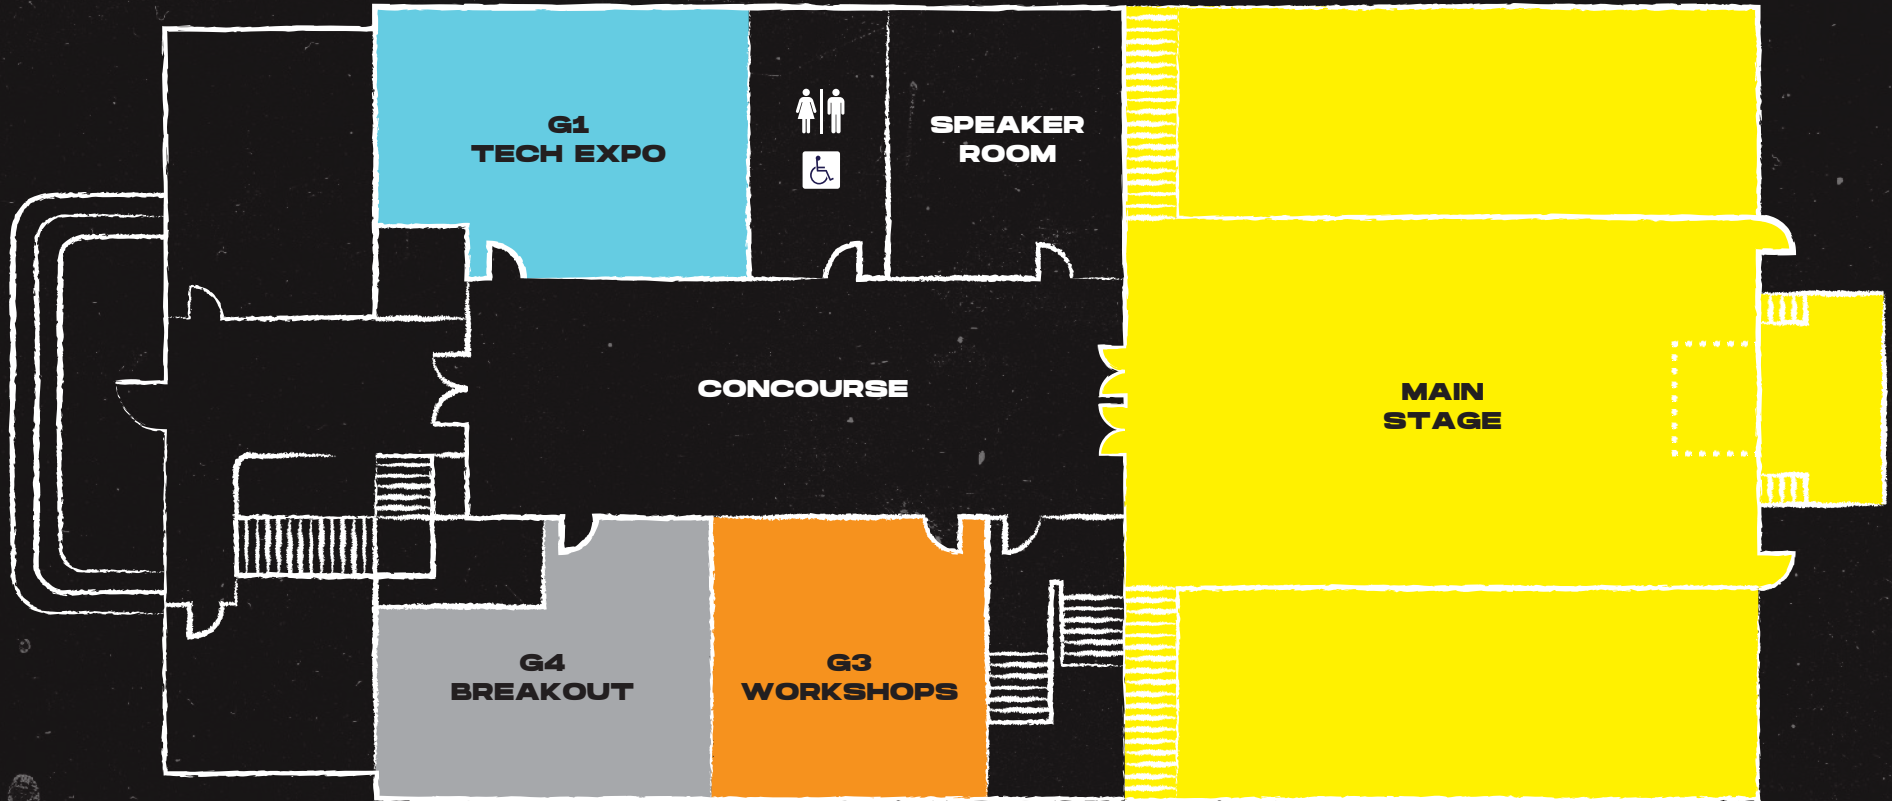

FRIENDS MEETING HOUSE

MAP

SPONSORED BY