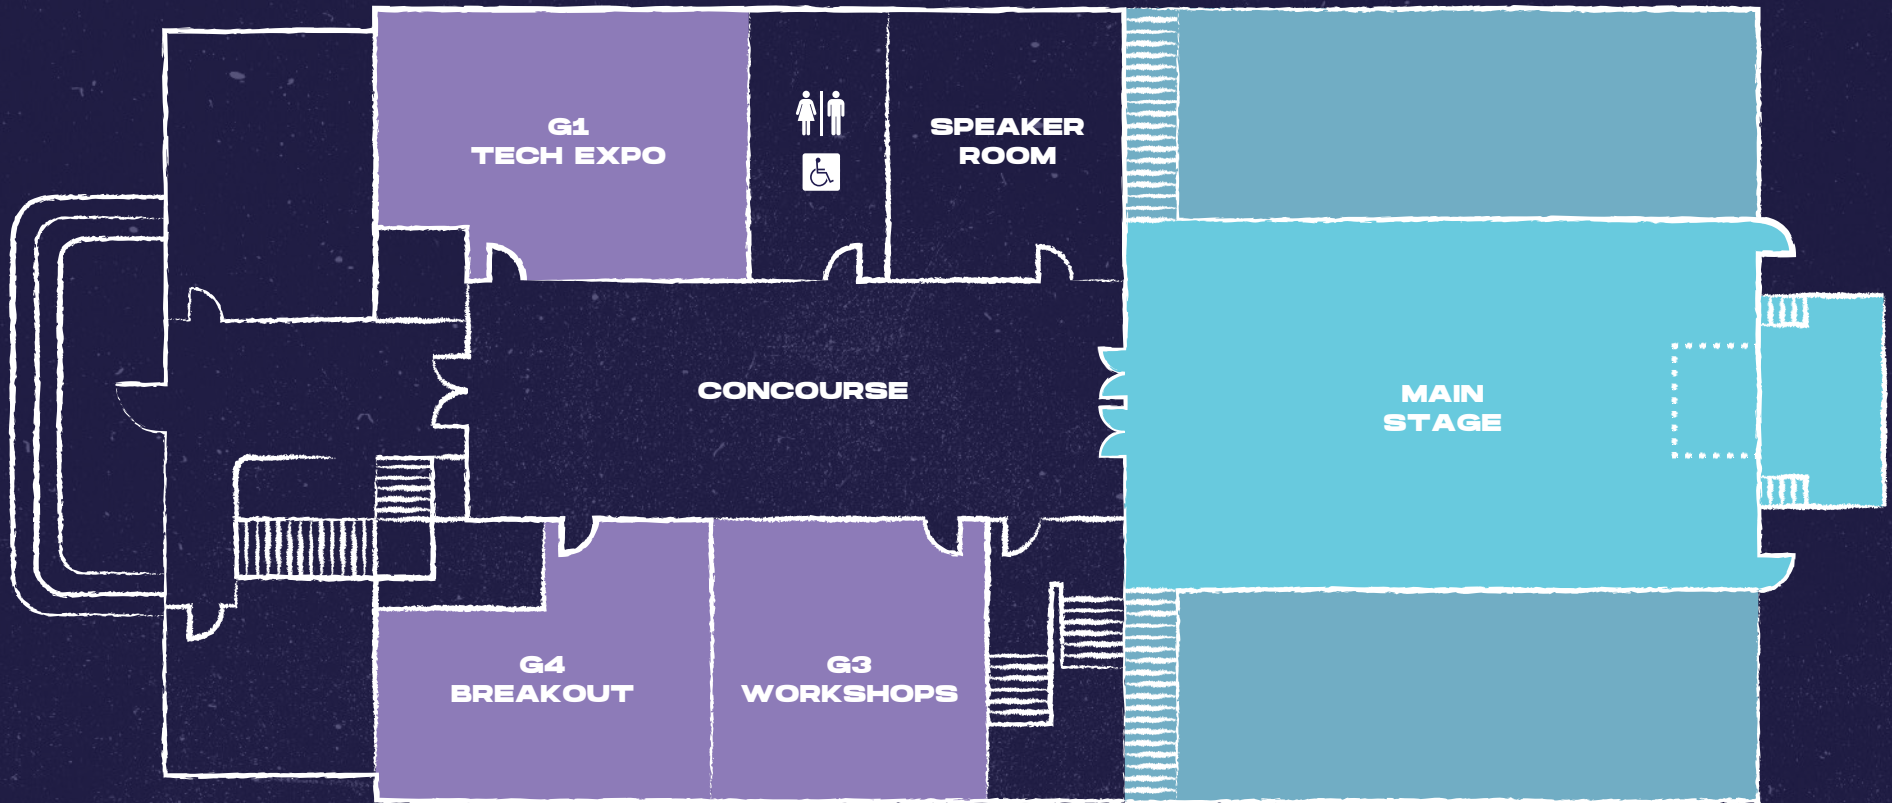

Main Stage

04:30 PM - 04:45 PM

Networking

Visit the Tech Expo or retreat to the Breakout Room

05:00 PM - ONWARDS

After Party at DiSH Manchester

47 Lloyd St, Manchester, M2 5LE

FRIENDS MEETING HOUSE MAP